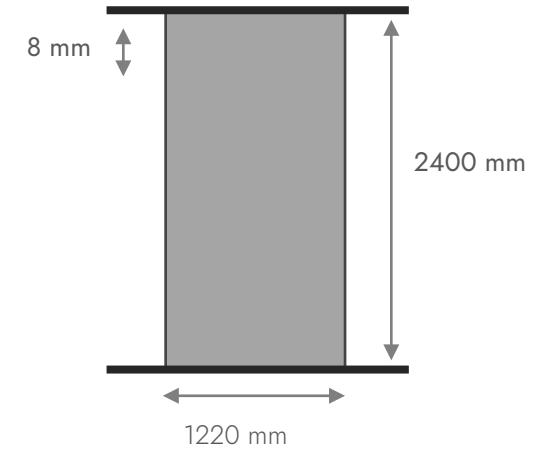

STANDARD SIZE

1220 (W) x 2400 (H) x 8 (THK)

Formaldehyde Free

Wearproof

Anticorrosion

Fire Retardant Material

METAL SERIES

Minkstone
LTG9005