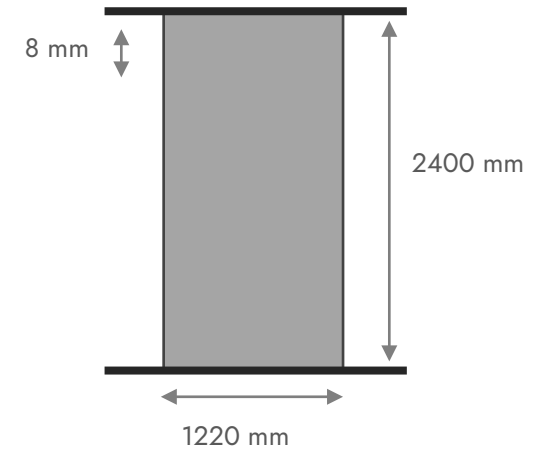

Evermore
LTM827

STANDARD SIZE

1220 (W) x 2400 (H) x 8 (THK)

Formaldehyde Free

Wearproof

Anticorrosion

Fire Retardant Material

WALZ PANEL