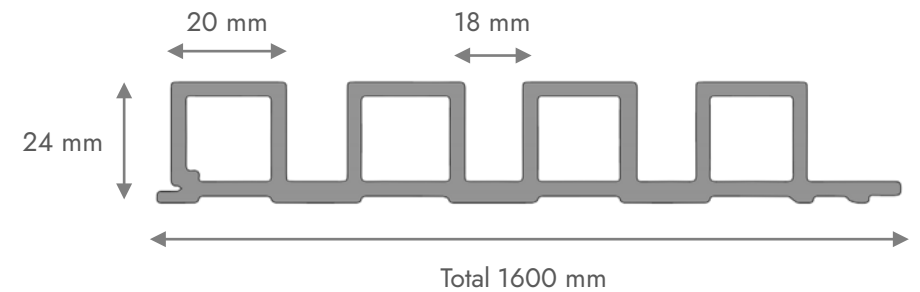

Evermore
LTM827

STANDARD SIZE

1600 (W) x 2900 (H) x 24(THK)

METAL SERIES

Minkstone
LTG9005

WALZ PANEL

FEATURE WALL

METAL SERIES