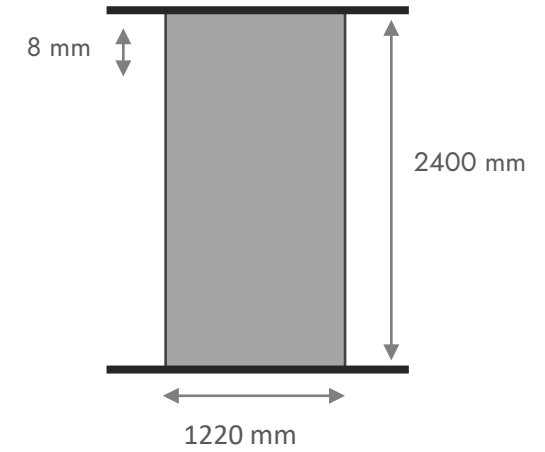

WALZ PANEL

FEATURE WALL

MARBLE SERIES

Alabaster Glow
LT002

Mist Stone
LT007

STANDARD SIZE

1220 x 2400 x 8 (THK)

Formaldehyde Free