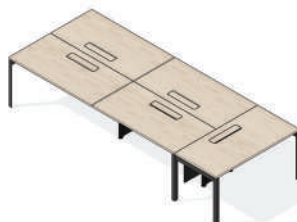

VERSATILE COMPATIBILITY

Designed to harmonize with a wide array of table tops, from modern surfaces to classic wooden tops- endless possibilities.

Revolutionize your workspace with the TRiangle desks and come where contemporary design meets unrivaled functionality. Upgrade your desk today and experience the perfect fusion of form and function. Reimagine your space.