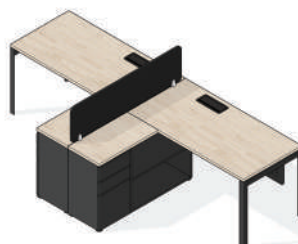

VERSATILE COMPATIBILITY

Designed to harmonize with a wide array of table tops, from modern surfaces to classic wooden tops- endless possibilities.

Revolutionize your workspace with the TRiangle desks and come where contemporary design meets unrivaled functionality. Upgrade your desk today and experience the perfect fusion of form and function. Reimagine your space.