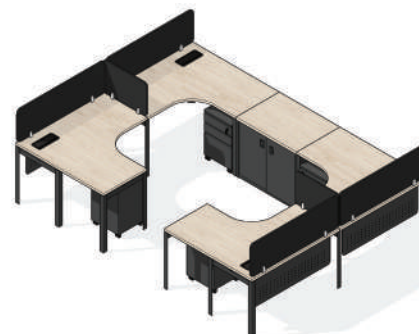

VERSATILE COMPATIBILITY

Designed to harmonize with a wide array of table tops, from modern surfaces to classic wooden tops- endless possibilities.

Revolutionize your workspace with the TRiangle desks and come where contemporary design meets unrivaled functionality. Upgrade your desk today and experience the perfect fusion of form and function. Reimagine your space.