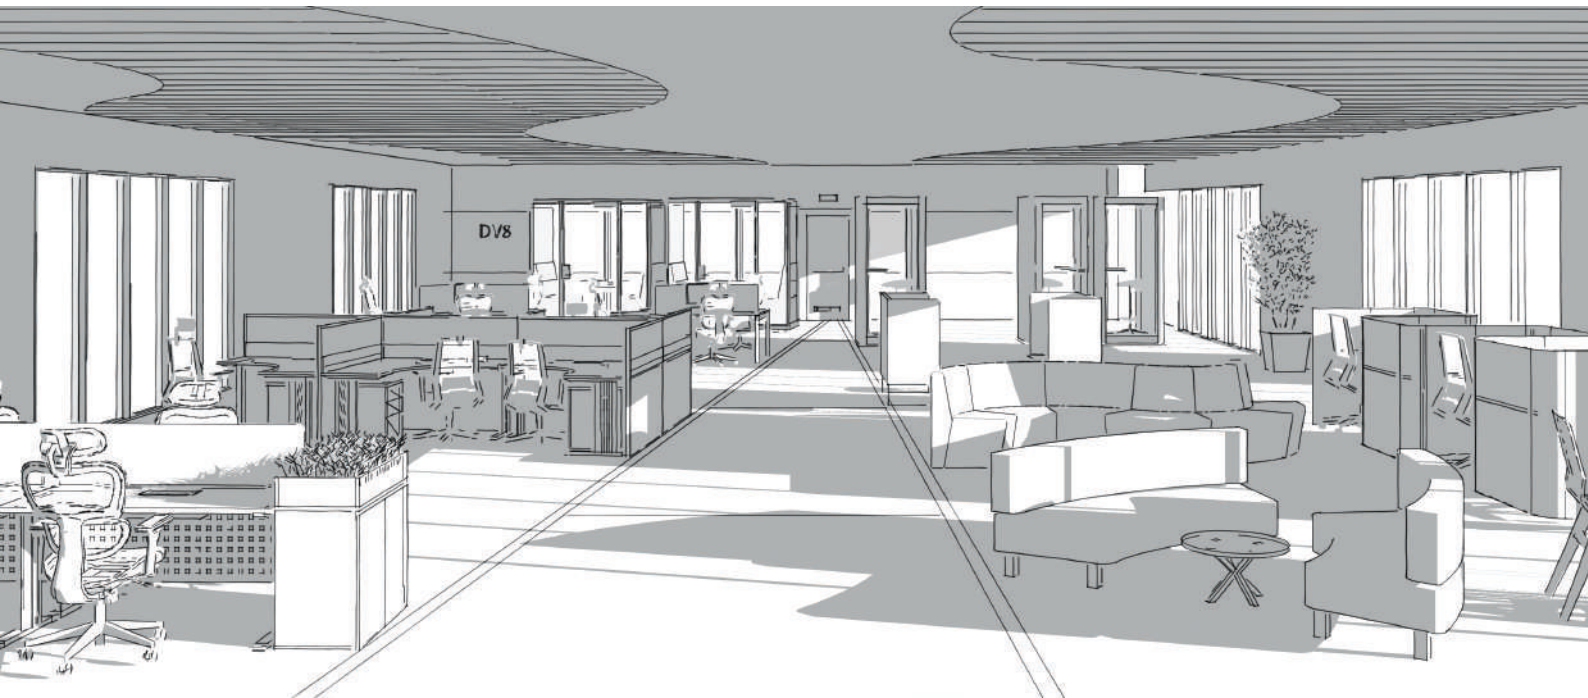

DVS

S P A C E
REIMAGINED

TR SERIES

TRIANGLE BRILLIANCE

Ingeniously crafted in a sleek TRIangular shape, providing exceptional stability, adding a touch of geometric sophistication to your workspace.

Elevate your workspace to new heights with our cutting-edge TR desks – the epitome of modernity, sleekness, and versatility. Crafted with precision and innovation in mind, these contemporary desks are the perfect choice for your unique style and needs.

Today, we operate three showrooms, two fully stocked warehouses, and our in-house production workshop, supporting clients with speed, flexibility, and precision at every stage of their office transformation.