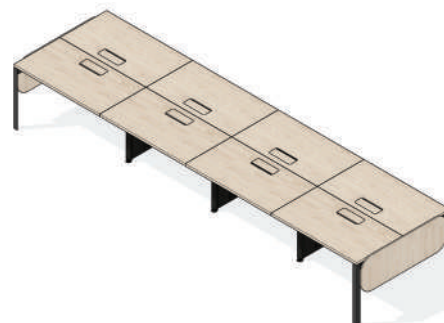

VERSATILE COMPATIBILITY

Designed to harmonize with a wide array of table tops, from modern surfaces to classic wooden tops- endless possibilities.

Revolutionize your workspace with the TRiangle desks and come where contemporary design meets unrivaled functionality. Upgrade your desk today and experience the perfect fusion of form and function. Reimagine your space.