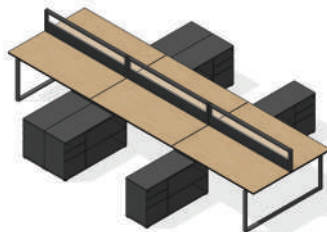

FLEXIBLE INTEGRATION

Our SO legs are designed to pair seamlessly with a wide variety of table tops, enabling you to customize your workspace to your exact needs. From sleek, modern surfaces to rich wooden tops, the combinations are limitless.

Contact us today to discover the many possibilities. Embrace the iconic square shape, embrace versatility – redefine your workspace with SO.