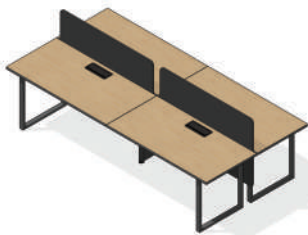

FLEXIBLE INTEGRATION

Our SO legs are designed to pair seamlessly with a wide variety of table tops, enabling you to customize your workspace to your exact needs. From sleek, modern surfaces to rich wooden tops, the combinations are limitless.

Contact us today to discover the many possibilities. Embrace the iconic square shape, embrace versatility – redefine your workspace with SO.