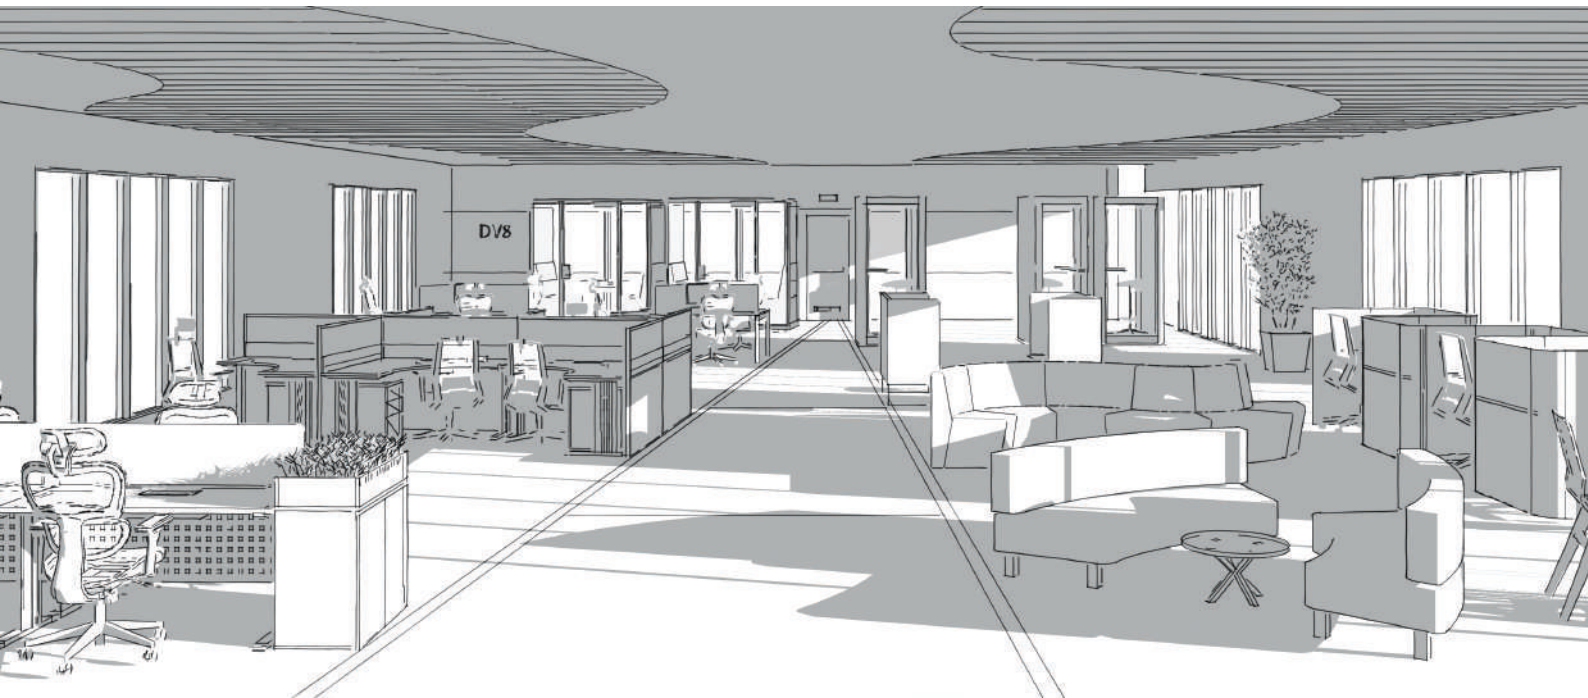

DVS

S P A C E
REIMAGINED

SO SERIES

DVS

S P A C E
REIMAGINED

UNIQUE SQUARE DESIGN

The precise lines and defined angles add a touch of refinement to any office.

Elevate your workspace with our SO desks. Experience a perfect blend of classic design and modern versatility with our SO desks, meticulously crafted to enhance the sophistication of your workspace.

SO desk legs feature a sharp square profile that radiates timeless elegance, effortlessly fitting into both traditional and modern environments.

**DURABLE
CRAFTSMANSHIP**

Constructed from top-tier materials, our SO desks are built for longevity. Workspace remains a lasting investment.

Today, we operate three showrooms, two fully stocked warehouses, and our in-house production workshop, supporting clients with speed, flexibility, and precision at every stage of their office transformation.