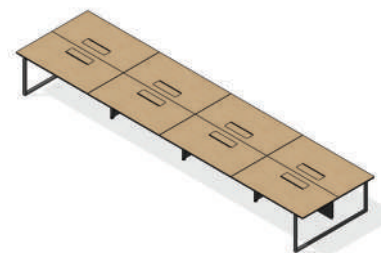

FLEXIBLE INTEGRATION

Our SO legs are designed to pair seamlessly with a wide variety of table tops, enabling you to customize your workspace to your exact needs. From sleek, modern surfaces to rich wooden tops, the combinations are limitless.

Contact us today to discover the many possibilities. Embrace the iconic square shape, embrace versatility – redefine your workspace with SO.