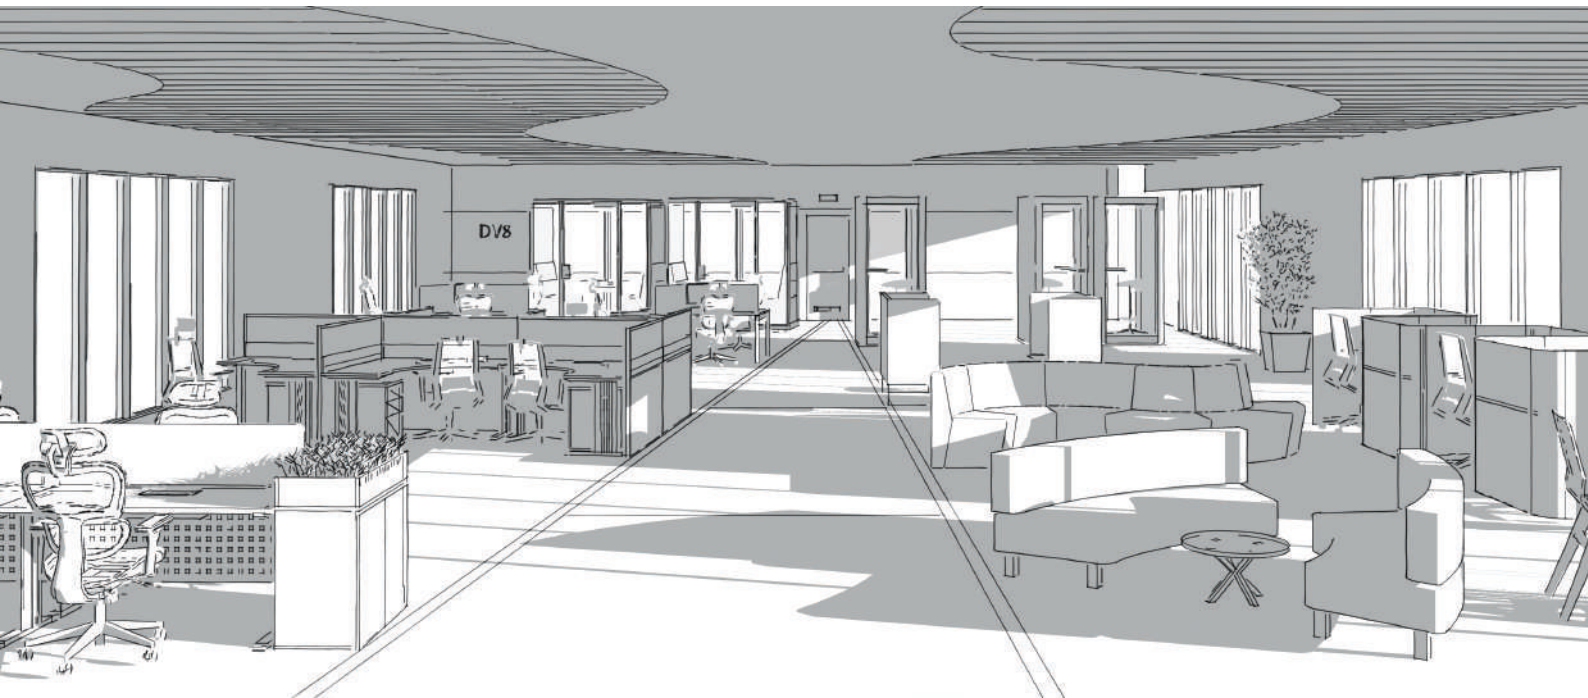

DVS

S P A C E
REIMAGINED

EL SERIES

DVS

S P A C E
REIMAGINED

STRIKING ANGLED DESIGN

Featuring bold, angled legs, this desk series introduces a distinctive aesthetic that stands out in any office.

Discover the dynamic fusion of style and innovation with our EL desking series, designed to redefine modern workspaces.

The unique bent design not only enhances visual appeal but also provides enhanced stability, ensuring your workspace is both stylish and functional.

ELEGANT &
ELECTRIFYING

ELevate your office with this innovative desking series where contemporary design meets practical functionality.

**STREAMLINED
ASSEMBLY**

Designed for ease, this series includes straightforward assembly instructions and all required hardware, allowing you to set up your workspace quickly without any hassle.

**BUILT FOR
LONGEVITY**