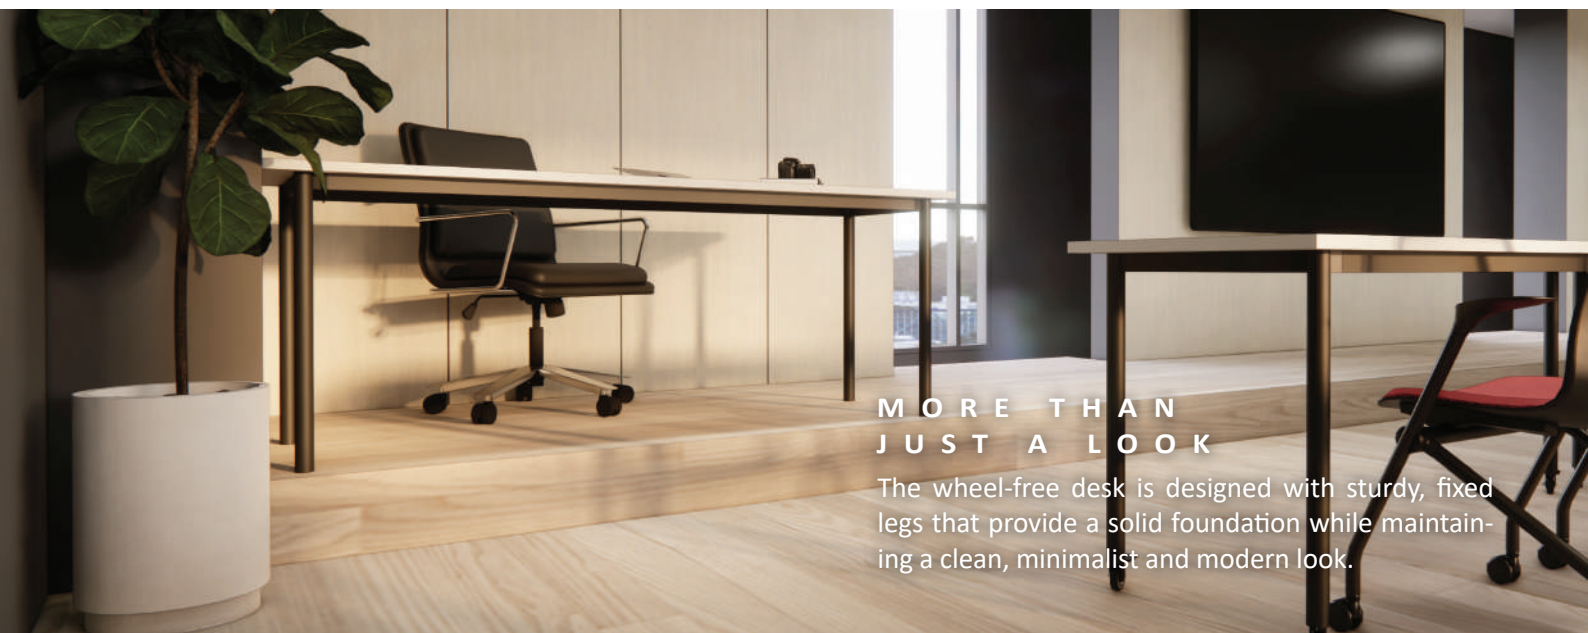

Elevate your workspace with our BR desks. Discover the freedom of flexible workspaces and say goodbye to the limitations of stationary desks and unlock a world of possibilities for your office setup. Whether you're collaborating with colleagues or simply seeking a change of scenery, our BR desks have you covered.

Don't settle for a static workspace when you can have a dynamic one. Upgrade your desk today and experience the true potential of movable, versatile desk legs with wheels. Join the mobility revolution and redefine the way you work.

WHEEL-FREE OPTION AVAILABLE

BR series desks also offers a wheel-free version for those who prefer a more stationary setup. This option ensures stability and a sleek appearance, and is perfect for spaces where mobility is not required.

MORE THAN JUST A LOOK

The wheel-free desk is designed with sturdy, fixed legs that provide a solid foundation while maintaining a clean, minimalist and modern look.

BUILT TO LAST

Made from premium materials, our BR desks are designed for durability. They offer both convenience and the assurance that your workspace investment will stand the test of time.