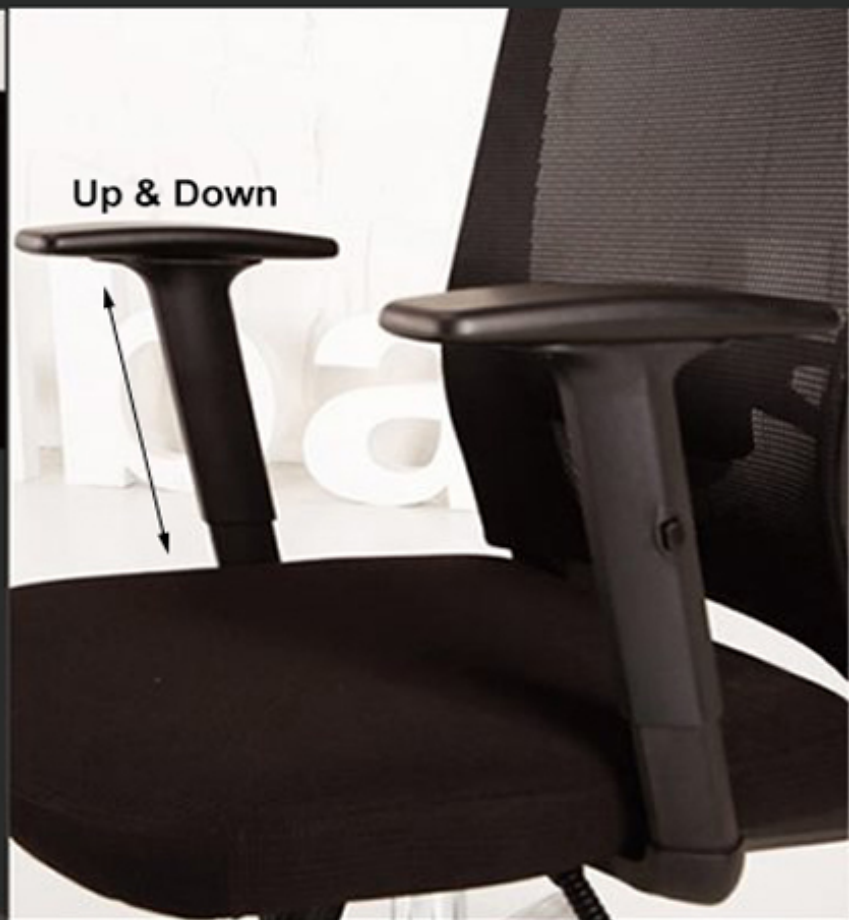

# DESIGNER

ergonomic chair

1 Year On-site Warranty

- . High Backrest
- . Adjustable Handle
- . 5 Colours!

*upgraded*  
**Brandt**

Designed in  
Singapore

# PRODUCT FEATURES

**Durable Soft PU  
Padding Support**

## Enhanced Armrest

Shift the whole arm up and down, coupled with the soft PU padded armrest, adjust each armrest to suit your exact support needs without risk of carpal tunnel.

## Extra Smooth Plexus 2.0 MicroFibre Seat Fabric

Enjoy your seat with the enhanced Plexus 2.0 MicroFibre seat fabric, no matter how intense your work gets. Engineered to be 3 times more durable than regular fabric, this improved upholstery greatly exceeds the industry standard for flexing and abrasion resistance, all while retaining the signature ergonomic feel that made it so popular.