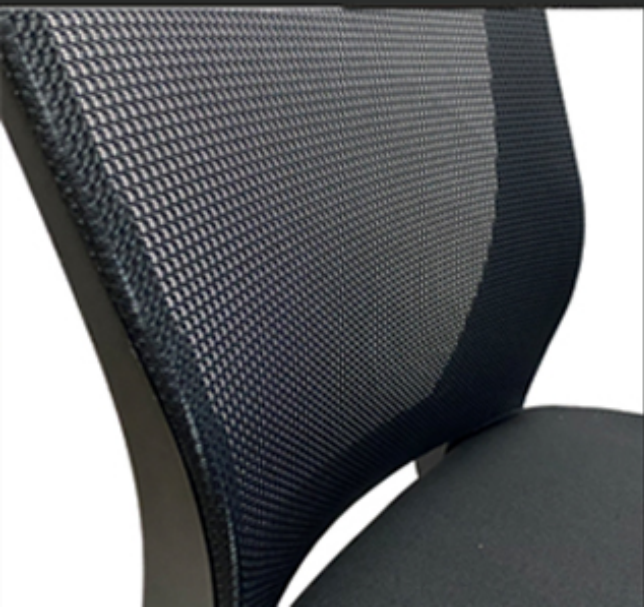

## Enhanced Armrest

Shift the whole arm up and down, coupled with the soft PU padded armrest, adjust each armrest to suit your exact support needs without risk of carpal tunnel.

## Extra Smooth Plexus 2.0 MicroFibre Seat Fabric

Enjoy your seat with the enhanced Plexus 2.0 MicroFibre seat fabric, no matter how intense your work gets. Engineered to be 3 times more durable than regular fabric, this improved upholstery greatly exceeds the industry standard for flexing and abrasion resistance, all while retaining the signature ergonomic feel that made it so popular.

**1.5 Times Density Mesh  
Designed for Maximum Support**

**X1.5  
Mesh fabric**

**b**

**Adjustable Lumbar Support  
Brings Relief to your Back**

## **Dynamic Mesh Lumbar Support**

Designed with your ergonomic posture in mind, Brandt brings you the latest mesh lumbar support. The mesh supports your lumbar at the same time, allows unblock air to pass through bringing you comfort without compromising support.