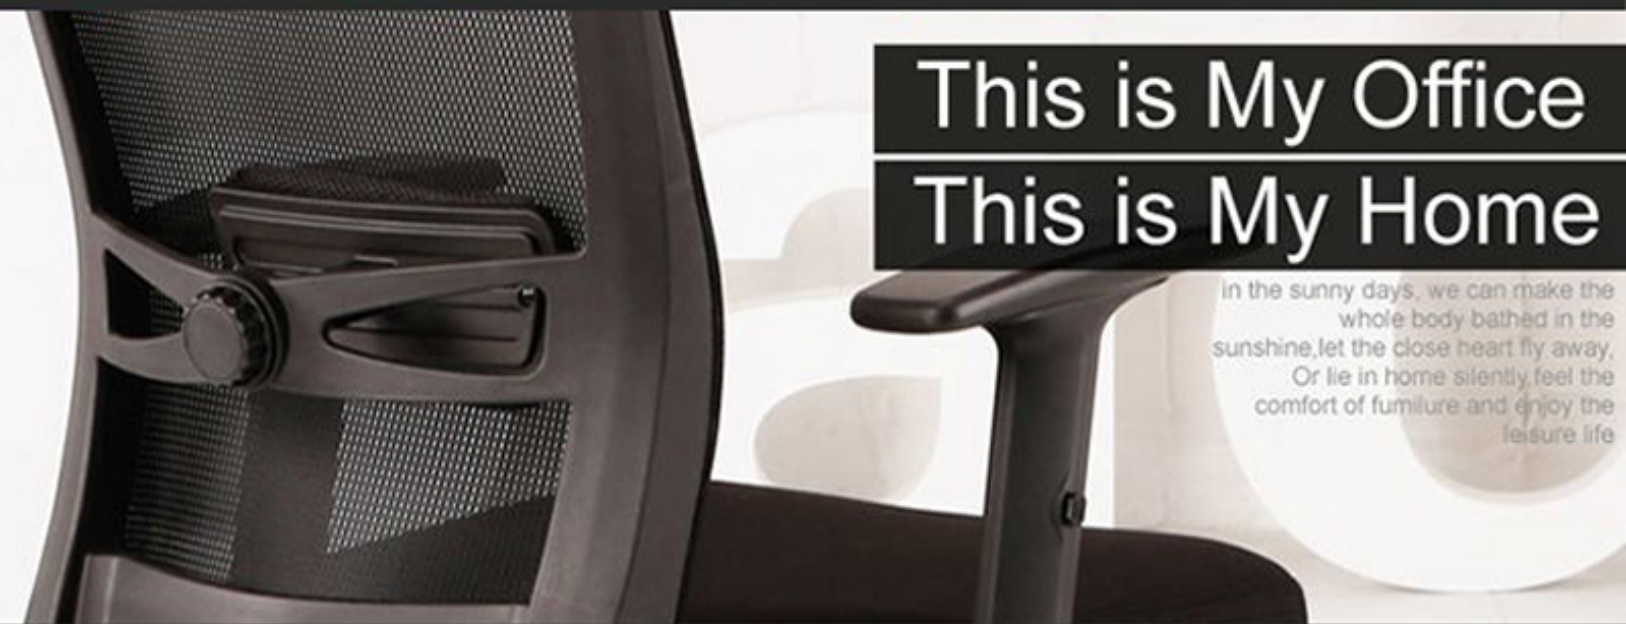

**Balanced Design that Brings
Aesthetics and Stability Dramatically**

This is My Office
This is My Home

in the sunny days, we can make the
whole body bathed in the
sunshine, let the close heart fly away,
Or lie in home silently, feel the
comfort of fumlire and enjoy the
leisure life