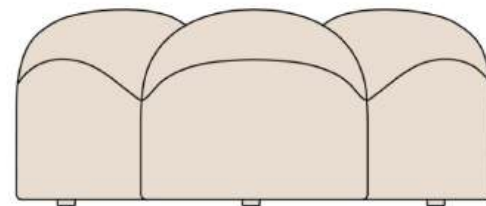

Packing & Loading

Small pouf

Carton size: 17-3/4"L*17-3/4"W*18"H K=K 250P 1PC/1carton
Net weight(KG): 10.96KG Gross weight(KG): 12.59KG CBM(m3): 0.09
Loading capacity: 20GP: 280 PCS 40GP: 580 PCS 40HQ: 680 PCS

Big pouf

Carton size: 43-1/4"L*43-1/4"W*17-3/4"H K=K 250P 1PC/1carton
Net weight(KG): 28.37KG Gross weight(KG): 31KG CBM(m3): 0.505
Loading capacity: 20GP: 54 PCS 40GP: 105 PCS 40HQ: 123 PCS

OTE
Sunday

Unit: mm

460 ± 10

430 ± 10

1100 ± 10

450 ± 10