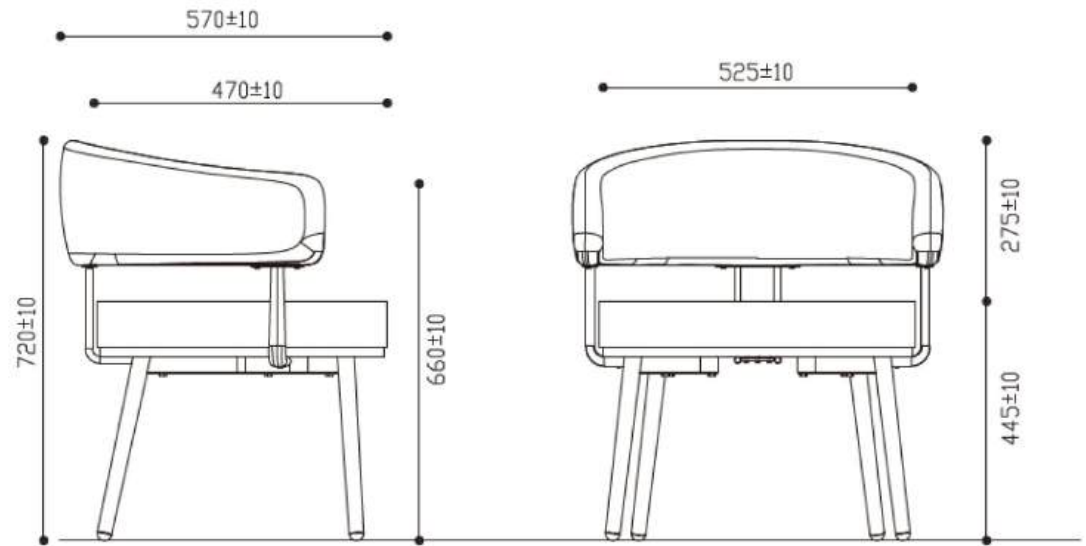

Colors / Sizes

unit: mm

Carton Size: 26"L*24-1/4"W*14-3/4"H 1PCS/Carton

N.W.: 10.77KG G.W: 12.8KG

Loading quantity: 20GP: 194PCS//40GP: 414PCS//40HQ: 474PCS

CBM: 0.152

PU Leather