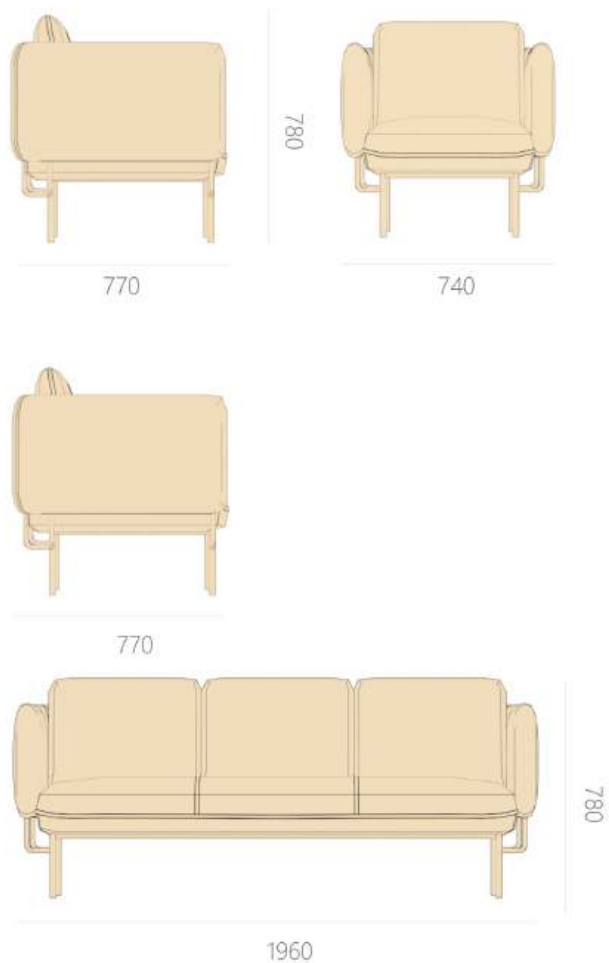

2160±10

720±10

750±10

Breeze style is extremely simple and elegant, playing with the aesthetic feeling of straight lines and curves, but not suddenly pull away, The iron frame ensures firmness. Like the spring breeze gives you the most gentle enjoyment, with your cat, take a nap ~

Breeze

L713

Unit: mm

OTE
Sunday

Packing & Loading

Single seat

Carton size: 30-1/2L*30-3/4W*33-3/4H 1PC/1 Carton

Net weight (KG): 26KG Gross weight(KG): 28.5