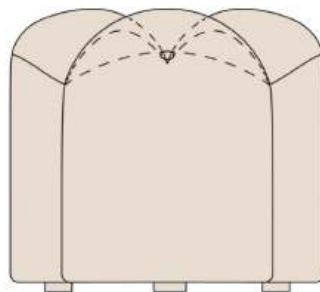

460 ± 10

430 ± 10