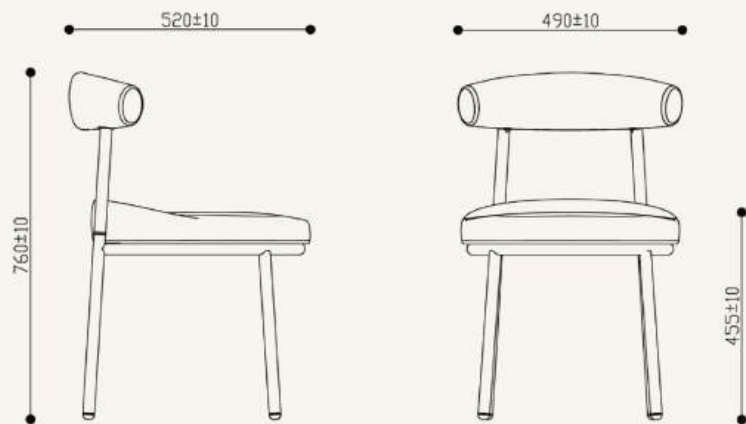

Color & Size

Unit: mm

Carton size: 20-1/2"L*20-1/2"W*19"H /K=K/250P

Packing: 2Pcs/Carton

Net weight: 11.6KG

Gross weight: 13.4KG

Loading quantity: 20GP: 352PCS 40GP: 704PCS 40HQ:880PCS

CBM: 0.13

PU Leather

PU0801 Navy blue

PU0802 Amber