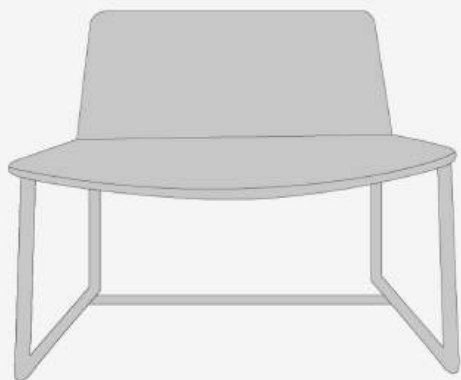

Focus

W013

Focus presents an open, inclusive temperament that brings true sense of sitting comfort and joy to the audience.

Focus has two types of chair legs which create relaxed and casual atmosphere that fits varies workspace.

Focus adopts the steel inner frame structure, high-density molded foam backrest and seat. Imported delicate fine fabric that provides users with comfortable sitting experience.

Unit: mm

770

770

650

OTE Sunday