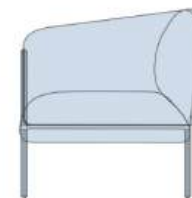

720±10

750±10