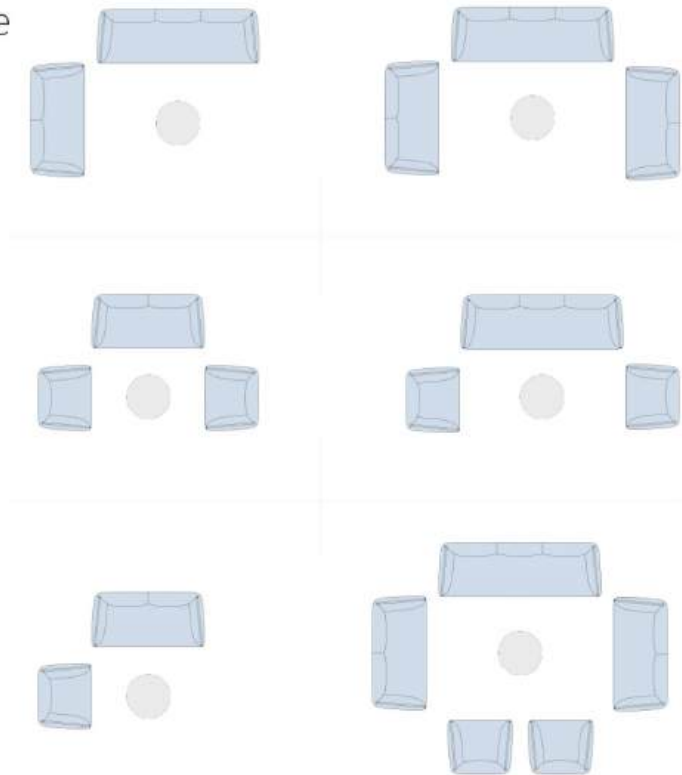

Available in three different forms and various colors. Grandeur allows to create different combinations at your needs and add more relaxed atmosphere to the space.

Packing & Loading

Single seat

Carton size: 35"L*29-1/4"W*30-3/4"H K=K/275P 1PC/1Carton