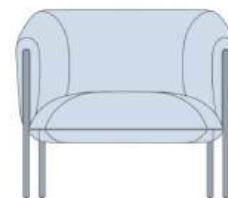

Unit: mm

870±10