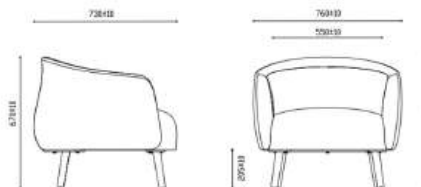

High resilience foam

Soft and comfortable with great support

Metal frame

Durable metal frame at bottom , no deformation

Black coated metal legs

Made of high quality metal, strong bearing and stability

Size & Packing

Unit: mm

1 Seater:

Carton size: 30"L*28-3/4"W*19-3/4"H(RSC)/K=K/250P

Net weight(KG): 21.7 KG Gross weight(KG): 25.3 KG

Loading capacity: 20GP: 84 PCS // 40GP:192 PCS // 40HQ:240 PCS

2 Seater:

Carton size: 59"L*30-1/4"W*19-3/4"H(RSC)/K=K/275P

Net weight(KG): 36KG Gross weight(KG): 42KG

Loading capacity: 20GP: 40 PCS // 40GP:88 PCS // 40HQ:110 PCS

FC3502

FC3505

FC3504

FC3503

FC3501

Grandeur