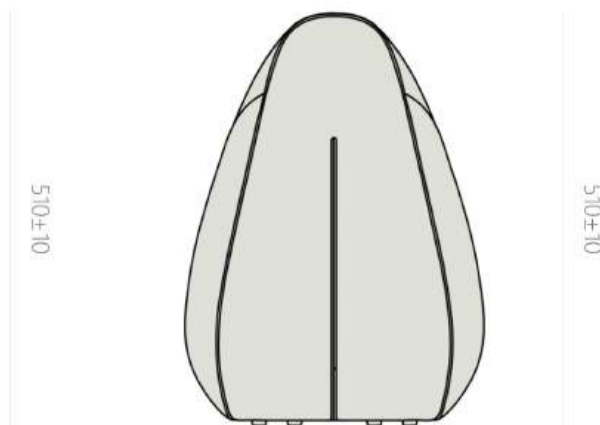

Packing & Loading

Carton size:

25-1/2"L*15-1/2"W*20-1/2"H K=K 250P 1PC/1carton

Net weight(KG):

9.4KG Gross weight (KG): 11.46KG CBM(m3): 0.13

Loading capacity:

20GP: 215 PCS 40GP: 446 PCS 40HQ: 523 PCS

OTE
Sunday

Unit: mm

640±10

370±10