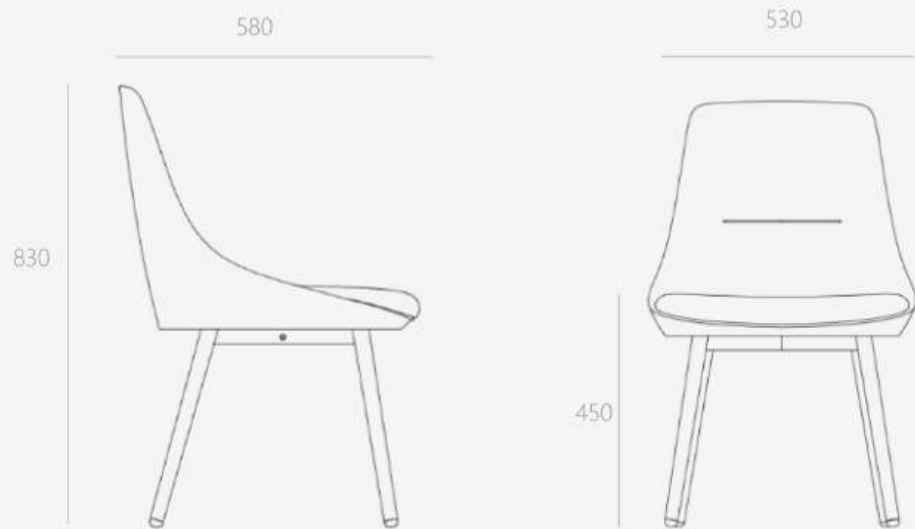

Colors / Sizes

Carton Size : 23-1/2"L*21-1/2"W*19-1/2"H K=K/250P

N.W.:17KG G.W: 18.9KG

Loading quantity : 20GP: 320PCS//40GP: 688PCS//40HQ: 860PCS

CBM : 0.161

PU Leather