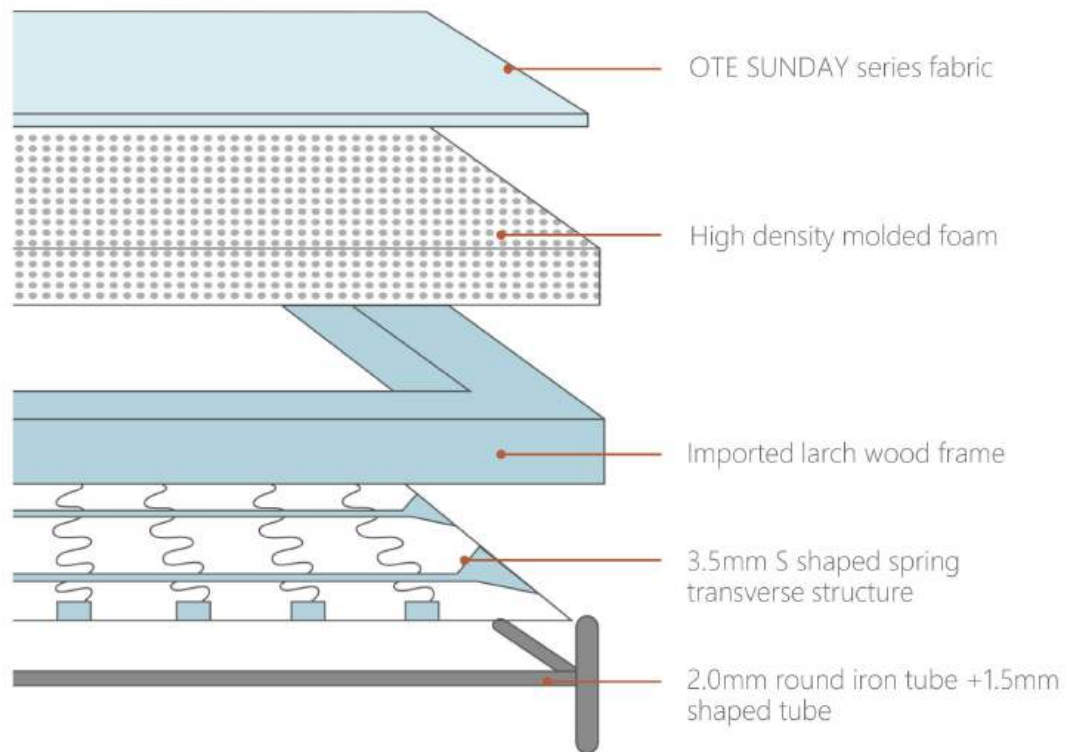

Available in three different forms and various colors. Grandeur allows to create different combinations at your needs and add more relaxed atmosphere to the space.

Packing & Loading

Single seat

Carton size: 35"L*29-1/4"W*30-3/4"H K=K/275P 1PC/1Carton