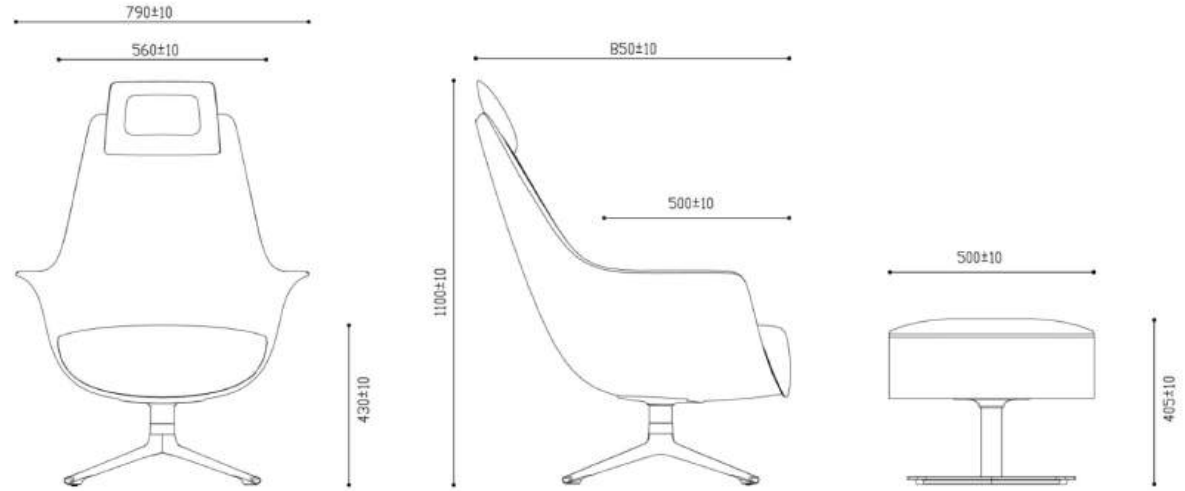

Packaging & Loading

L7103 Chair with footrest

Carton size : 33"L*32 1/4"W*35-3/4"H /K=K/250P/With a handle hole

Net weight(KG) : 26.3kg Gross weight (KG) : 33.3

Loading capacity : 20GP: 28pcs 40GP:56pcs 40HQ:56pcs

CBM: 0.623

Fabric colors:

Unit: mm