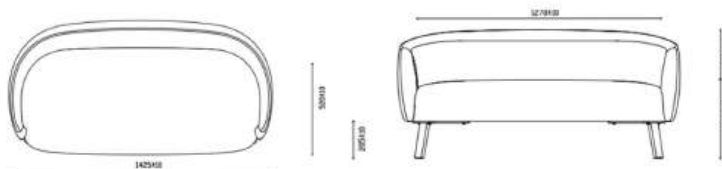

Unit: mm

1 Seater:

Carton size: 30"L*28-3/4"W*19-3/4"H(RSC)/K=K/250P

Net weight(KG): 21.7 KG Gross weight(KG): 25.3 KG

Loading capacity: 20GP: 84 PCS // 40GP:192 PCS // 40HQ:240 PCS

2 Seater:

Carton size: 59"L*30-1/4"W*19-3/4"H(RSC)/K=K/275P

Net weight(KG): 36KG Gross weight(KG): 42KG

Loading capacity: 20GP: 40 PCS // 40GP:88 PCS // 40HQ:110 PCS

FC3502

FC3505

FC3504

FC3503

FC3501

Grandeur