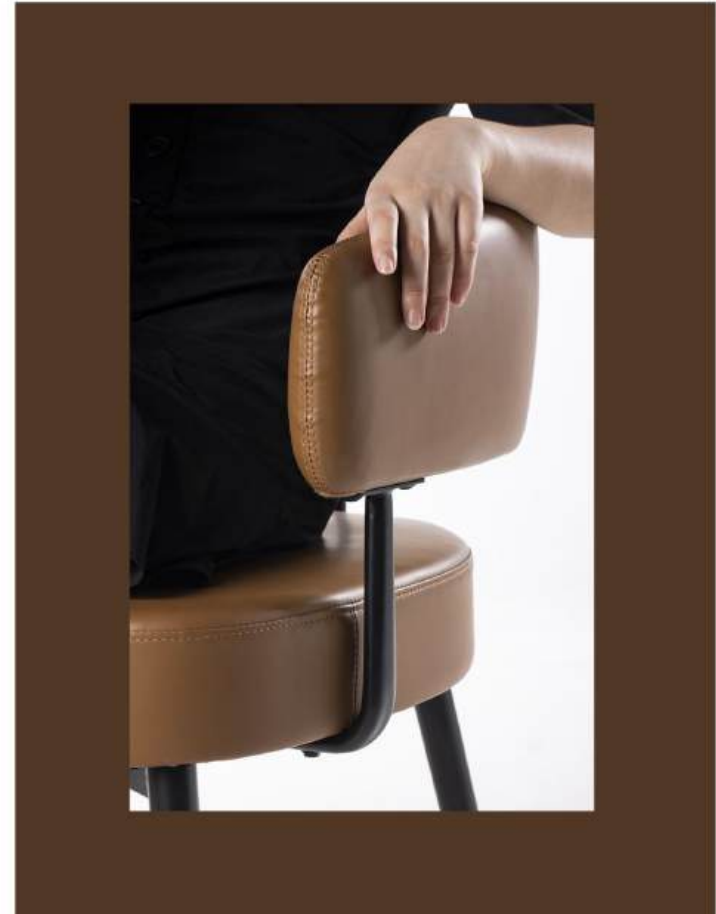

Alce creates a modern aesthetics with the perfect combination of fine materials and exquisite sewing technology.