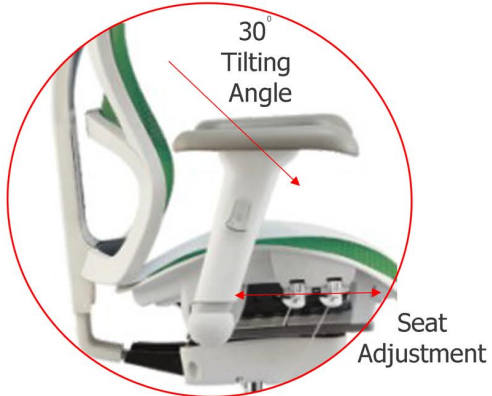

In & Out Adjustment

Height Adjustment

BACKREST

Back Height Adjustment

Backrest flexible tilt

Backrest Tilt Angle

SEAT

Seat Height Adjustment

Seat Depth Adjustment

Stylish & Modern Design for Today's Environment

SPECIFICATIONS

Overall Dimension W:700mm D:680mm H:1030mm ~ 1090mm	Upholstery . Super Hydrophobic Mesh
Seat Dimension W:500mm D:530mm H:460mm~550mm	Colour Selection . Mesh : Black