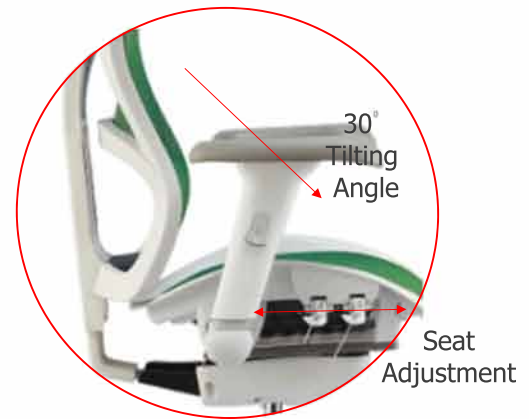

## Features

ARMREST

180 Degree Adjustment

In & Out Adjustment

Height Adjustment

BACKREST

Back Height Adjustment

Backrest flexible tilt

Backrest Tilt Angle

SEAT

Seat Height Adjustment

Seat Depth Adjustment

Stylish & Modern Design for Today's Environment

## SPECIFICATIONS

Overall Dimension  
W:700mm D:680mm H:1030mm ~ 1090mm

Seat Dimension  
W:500mm D:530mm H:460mm~550mm

Upholstery  
. Super Hydrophobic Mesh

Colour Selection  
. Mesh : Black